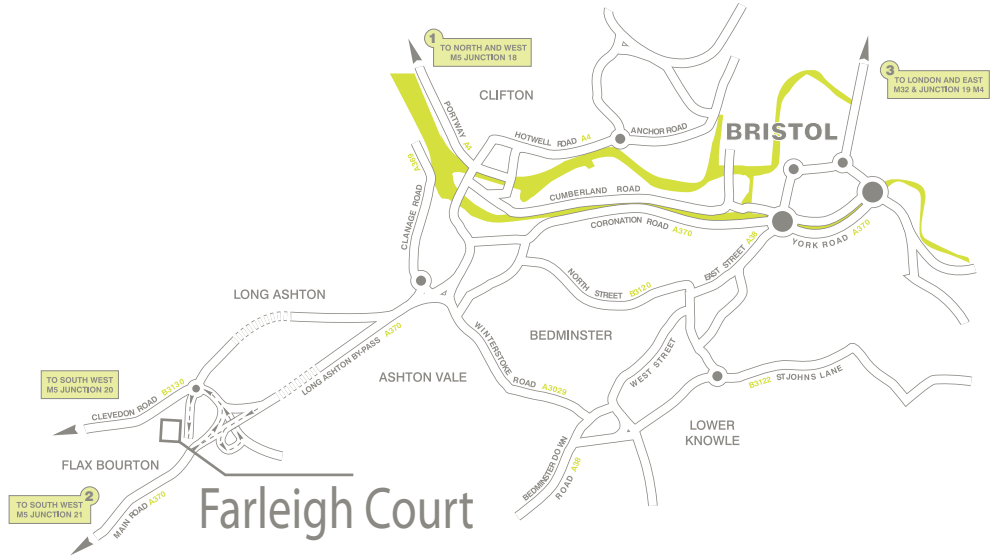

COMING FROM ALL DIRECTIONS...

1 FROM THE M5 JUNCTION 18 WEST / WALES COME INTO BRISTOL ON THE A4 PORTWAY:

- After passing under the Clifton Suspension Bridge look for directions to Weston-super-Mare via the A370.
- Follow the A370 and filter off left for NAILSEA – this takes you under the A370.

2 FROM THE M5 JUNCTION 21 FOLLOW THE A370:

- Travel towards Bristol for 10 miles filter off left for NAILSEA – this takes left off the A370.

3 FROM LONDON M4 JUNCTION 19, JOIN M32 AND TRAVEL ALL THE WAY INTO BRISTOL:

- Follow signs for the South West and pick up the A370 to Weston-super-Mare.
- Follow the A370 and filter off left for NAILSEA – this takes you under the A370.

NEARLY THERE!

- Within 400m at a double mini roundabout turn left for THE MAGISTRATES COURT – this is Old Weston Rd
- Within 500m you will arrive at Farleigh Court on the right hand side

Farleigh Court • Old Weston Road • Flax Bourton • Bristol BS48 1UR